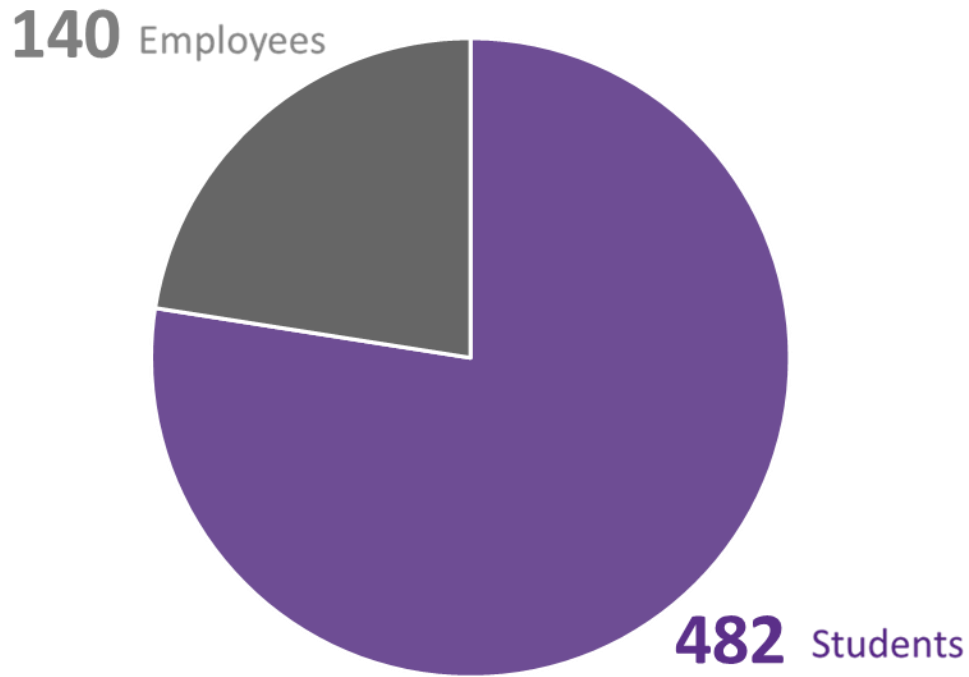

## 622 total badges awarded

- Acceptance Rate is the percent of claimed credentials issued.
- Share Rate is the percentage of claimed credentials that have been shared on social media.
- Credly is an online platform that enables MC to issue, manage, and share digital credentials to recognize achievements, skills, and competencies.