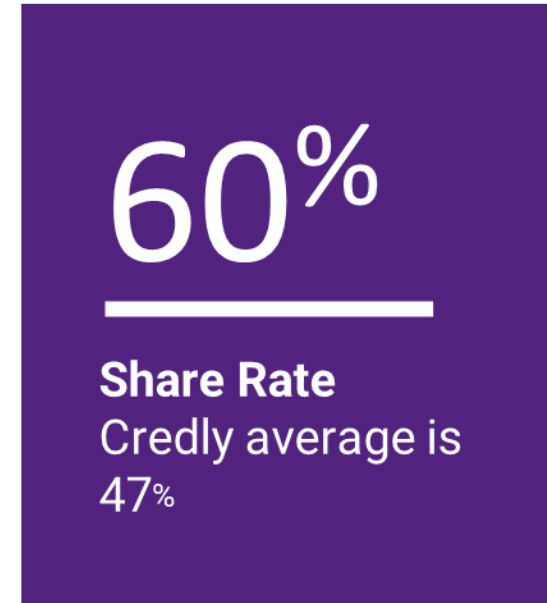

## 622 total badges awarded

- Acceptance Rate is the percent of claimed credentials issued.
- Share Rate is the percentage of claimed credentials that have been shared on social media.
- Credly is an online platform that enables MC to issue, manage, and share digital credentials to recognize achievements, skills, and competencies.