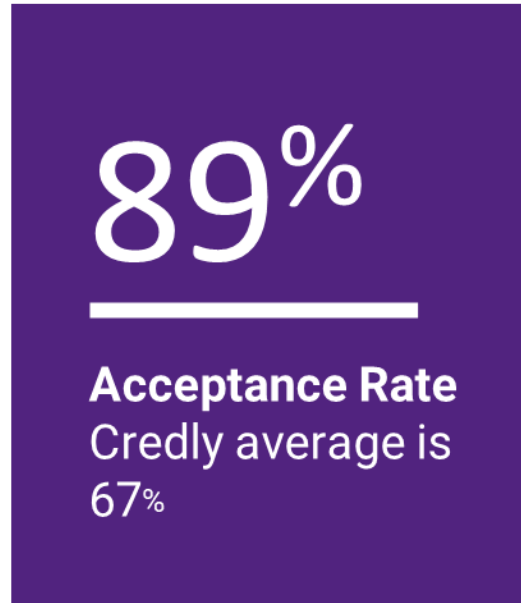

## 622 total badges awarded

- Acceptance Rate is the percent of claimed credentials issued.
- Share Rate is the percentage of claimed credentials that have been shared on social media.
- Credly is an online platform that enables MC to issue, manage, and share digital credentials to recognize achievements, skills, and competencies.